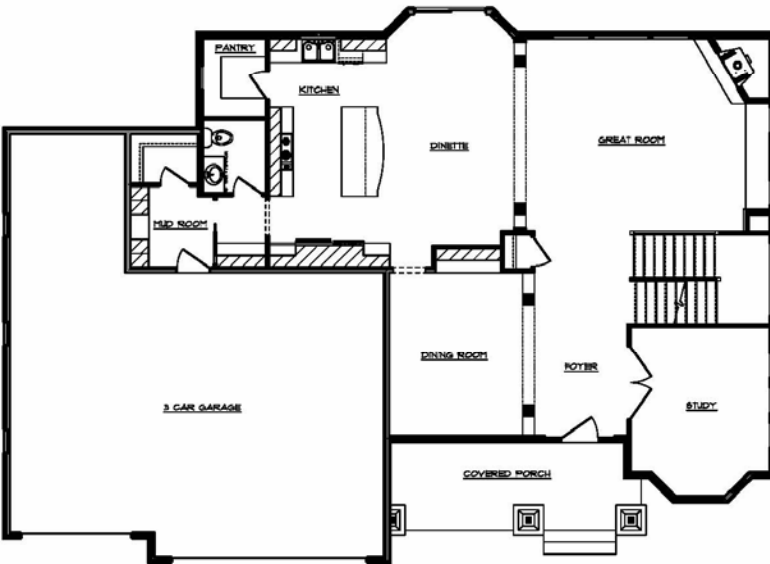

## Bellagio

Stunning 4 BR, 3-1/2 BA two story. The 3129 sq ft plan combines luxury and convenience with a formal DR, upper level laundry, main floor office, spacious mud room, fireplace, and functional kitchen layout. You will be delighted with the architectural details, custom designed maple cabinets, and bamboo floors. The master suite serves as your own private retreat with a large with WP tub, walk in shower and walk in closet.

# Bellagio

**MAIN FLOOR**  
SQ. FT. - 1483

**SECOND FLOOR**  
SQ. FT. - 1646