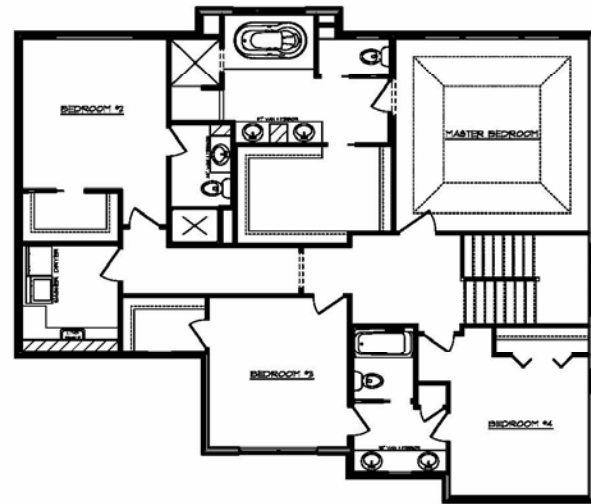

## Bellagio

Stunning 4 BR, 3-1/2 BA two story. The 3129 sq ft plan combines luxury and convenience with a formal DR, upper level laundry, main floor office, spacious mud room, fireplace, and functional kitchen layout. You will be delighted with the architectural details, custom designed maple cabinets, and bamboo floors. The master suite serves as your own private retreat with a large with WP tub, walk in shower and walk in closet.

# Bellagio

**MAIN FLOOR**  
SQ. FT. - 1483

**SECOND FLOOR**  
SQ. FT. - 1646